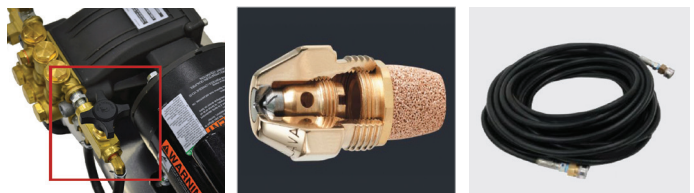

- **EASY!VALVE:** allows user to vary the operating pressure to control the flow. Two trigger guns at the same time in misting mode, while one gun can be used for high pressure cleaning.
- **Misting Nozzle:** 1/4 NPTF brass adapter delivers finely atomized cone spray pattern.
- **High Pressure Hose:** 75 foot 1/4-inch, high pressure hose.‡

ACCESSORIES

Order No.	Description
■ 8.902-421.0	Two-Gun Tee Coupler
□ 8.710-620.0	Legacy Superlite stainless steel wand, 72" - 56.0 oz
□ 9.807-750.0	37.5" long handle

For more information, contact Customer Service or visit www.karcher.com/us

†Corrosive sanitizers or disinfectants will void the warranty.

‡If the hose is very aggressively rubbed it will leave a mark on a surface, but if used indoors as a Mister, the hose will not leave a mark.