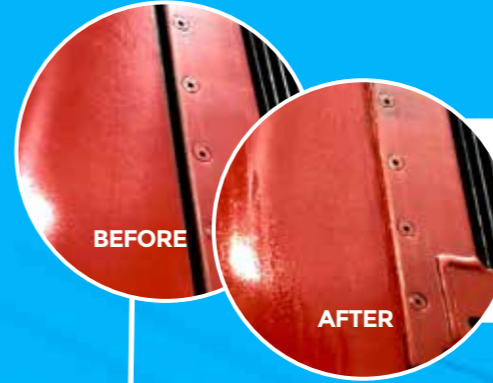

DETAIL CLEANING

Perfect for the harder to clean areas, normally missed by manual methods or using a large train wash.