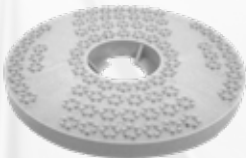

PAD HOLDER

Velcro drive plate for attaching all our pads.

CODE: MS1046

APPROVED DISTRIBUTOR